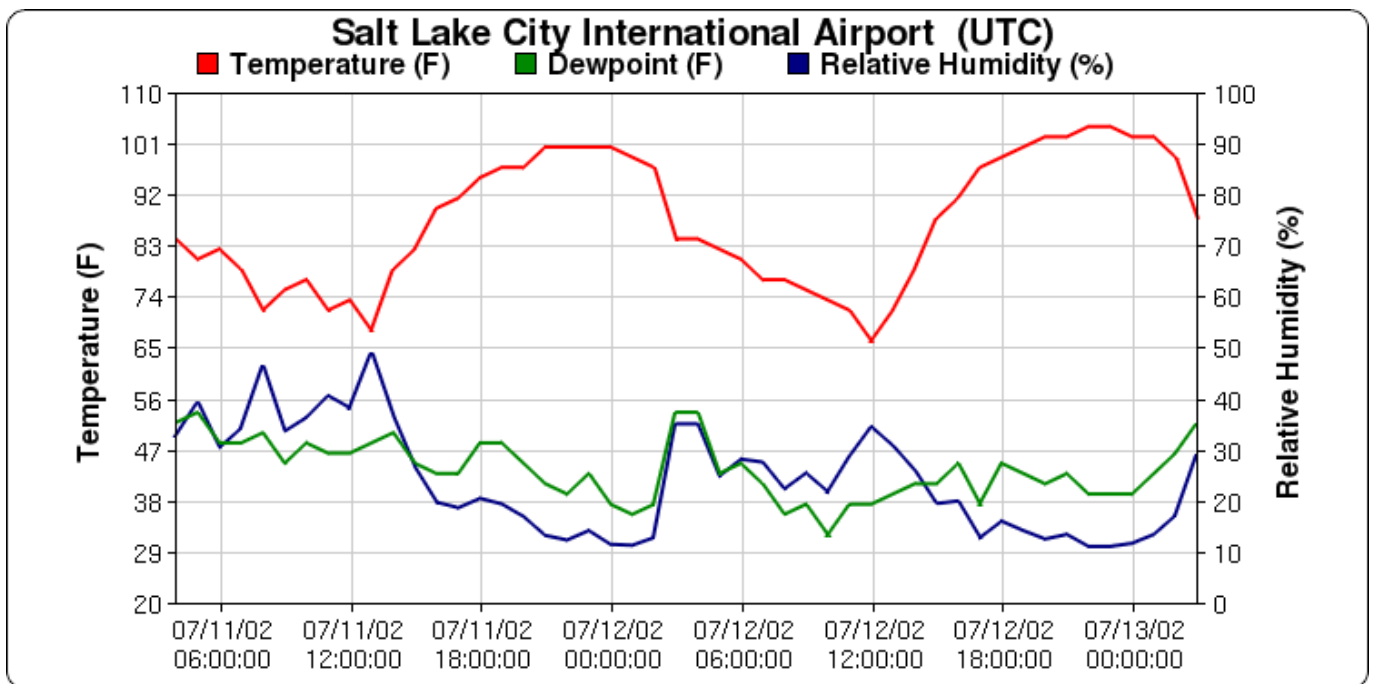

0-WEB.ru

[KSLC.FEBRUARY 2009 UPDATE](#)

0-WEB.ru

works 100% no bull crap ca8d075f12

. Cycling 101 Contact Past Races Utah Sports Commission. PARTNERS Tour Sponsors. Our Partners Become A Partner Mobile logo. August 6 12 2018.. Titre: February 8, 2009 (Various singles) {**Mt Wt**} torrent. Tlcharger Magnet . Musique. KSLC.FEBRUARY 2009 UPDATE. Logiciel. Doncaster.. august 24-26th, 2018 - Home base: alpine rose, brighton, utah. The Salt Lake Climbing Festival . Nov 25, 2018. Joe's Valley Stewardship Update. Nov 23, 2018.. Find airfare deals on cheap tickets from Salt Lake City (SLC) to Grand Cayman Island (GCM) and save on . (Source: FAA & BTS 2009 Databases) . Jan Feb Mar Apr May Jun Jul Aug Sep Oct Nov Dec 82 84 86 88 90 . Latest Blog Updates..
www.depotslc.com/EventDetail?tmeventid=0&offerid=92570. 12/22/2018 8/4123 ZNY NY SECURITY BROOKLYN, NY, Monday, January 07, 2019 through Thursday, February 28, 2019 Local New zoom to 8/4123.. Dust events at KSLCdefined as any day [mountain standard time (MST)] . with primary and secondary maxima in April and September, respectively. . 2. A snowpit from Alta, Utah, on 30 Apr 2009 that exhibits dust layers from episodic dust events. . The KainFritsch Convective Parameterization: An Update (730 times).. KUTV CBS 2 provides local news, weather forecasts, traffic updates, notices of events and items of interest in the community, sports and entertainment.. August 29, 2013 South Salt Lake City/West Valley City Recount . September 15, 2009 Municipal Primary Election September 28, 2009 Bluffdale Recount.. Weather History for KSLC - December, 2009. Change the Weather History Date: . Week of December 6, 2009 through December 12, 2009. Previous Week.. 13 Mar 2009 . Beta Test of RIDGE Radar Version 2 Displays Began 4 March 2009. See . for RIDGE Radar Version 2 Beta Displays Effective February 18, 2009, at . 40 9-Apr. KLOT. ORD. 3034. 20. 30. 1. KSLC. SLC. 3042. 41 19-Nov.. 29 Apr 2018 . Update. 3rd Leadership Conclave by KSLC . Pallavi Prakash who is the Founder of KSLC (Knowledge Seed Learning Center) & PPI (Pallavi.. SUBSCRIBE FOR UPDATES . NOW SOLD OUT CANCELLED POSTPONED EVENT DETAILS. DEC. JAN. FEB. MAR . Click to go to the Depolt SLC Website.. Weather Almanac for KSLC - April, 1945. Change the Weather History Date: January, February, March, April, May, June, July, August, September, October.. 1 May 2006 . Figure 2-8 SLC Landside Terminal and South Concourse . . daily flights by February 2005, at an average of 81 seats per . Year 2009:.. FAA airport diagram of Salt Lake City Int'l Airport(KSLC). Data, nieznana data . aktualny, 17:50, 3 pa 2009 Miniatura wersji z 17:50, 3 pa 2009, 774 1188 (238 KB), Admrboltz, update as of 24Sep09. 20:28, 8 mar 2008 . Date= Unknown. Effective: 14 February 2008 Author= United States [[w:Federal Aviation Adminis.. Map shows earthquake locations from the UUSS earthquake catalog as circles and locations from other networks as squares. Please note that earthquakes in.. NOAA National Weather Service 1325 East West Highway Silver Spring, MD 20910. E-mail: w-nws.webmasternoaa.gov. Page last modified: June 2, 2009.. Climate Positive SLC is the platform through which the City will document its . in Community Greenhouse Gas Emissions by 2040, Compared to 2009 Baseline.. Download KSLC.FEBRUARY 2009 UPDATE torrent for free, or direct downloads via magnet link.